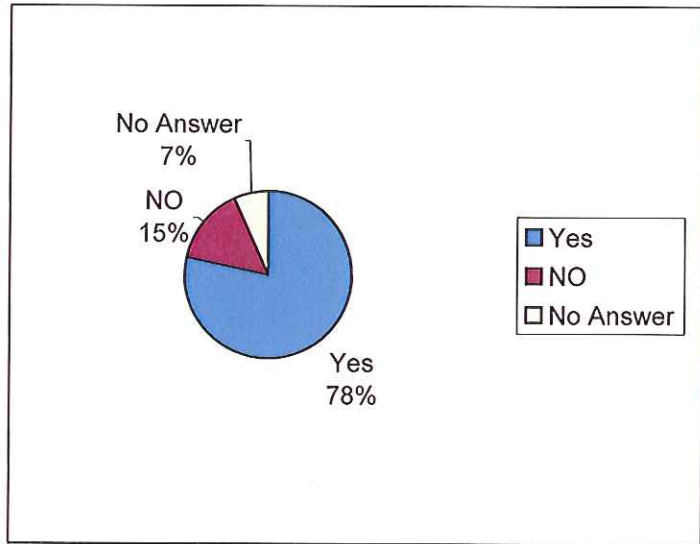

Are You Satisfied with the Current Level of Police Services Provided by MSP?

Yes	419
NO	80
No Answer	35

If the Groveland Township State Police Post were to close resulting in responses coming from 30 or more miles away, would you support a property tax increase of up to 5 mills (\$5 for each \$1,000 of Taxable Value) for police services?