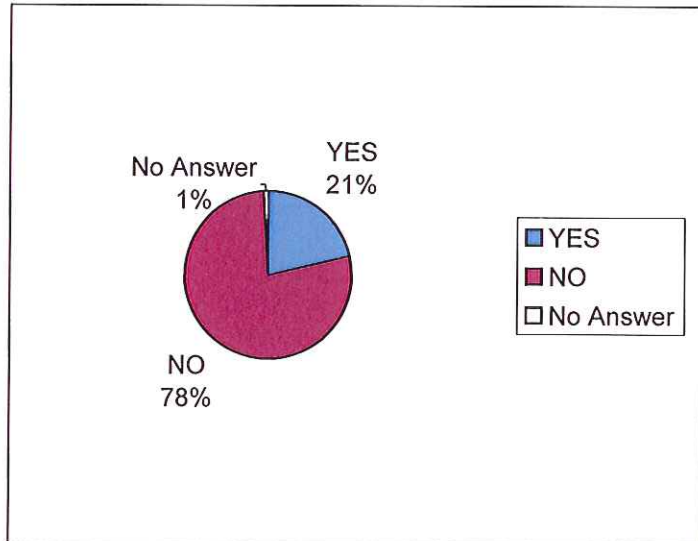

If the Groveland Township State Police Post were to close resulting in responses coming from 30 or more miles away, would you support a property tax increase of up to 5 mills ($5 for each $1,000 of Taxable Value) for police services?

YES	114
NO	415
No Answer	5